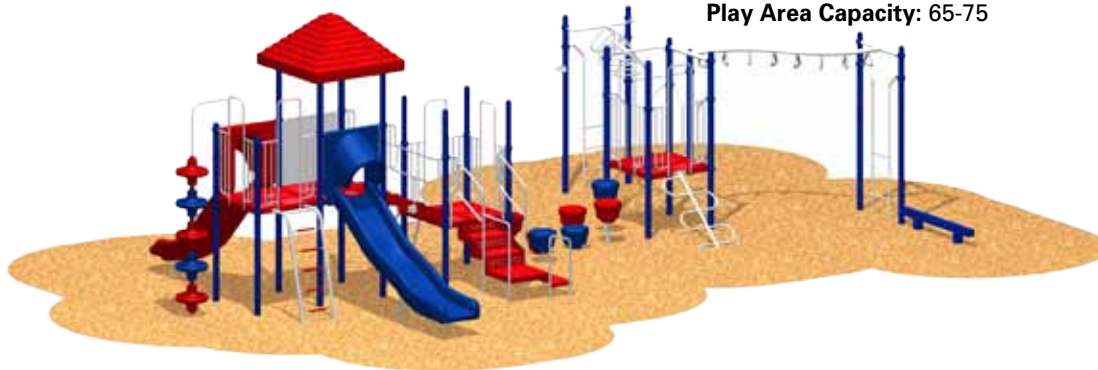

714-S291J

\$18,889

Protective Area: 43' x 38'
Shipping Weight: 5,340 lbs
Elevated Play Activities: 10
Ground Level Play Activities: 3
Play Area Capacity: 60-70

704-S042J

\$16,940

Protective Area: 44' x 36'
Shipping Weight: 4,625 lbs
Elevated Play Activities: 7
Ground Level Play Activities: 2
Play Area Capacity: 55-65

718-S059J

\$13,584

Protective Area: 50' x 46'
Shipping Weight: 2,890 lbs
Elevated Play Activities: 10
Ground Level Play Activities: 4
Play Area Capacity: 65-75

For Kids Ages 2-12

All of Miracle's playground materials meet or exceed CPSC guidelines.