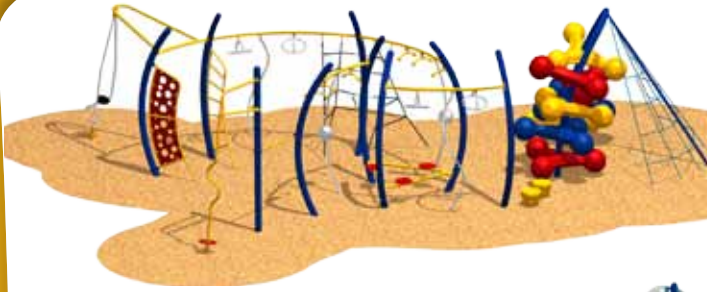

Fitness Clusters (Ages 5-12)

FREE SHIPPING
On Sale Flyer
Orders Over $5,000*

466-S102J

$22,883

Protective Area: 52' x 38'
Shipping Weight: 4,335 lbs
Play Area Capacity: 20-30

466-S104J

$21,519

Protective Area: 54' x 30'
Shipping Weight: 2,565 lbs
Play Area Capacity: 30-40